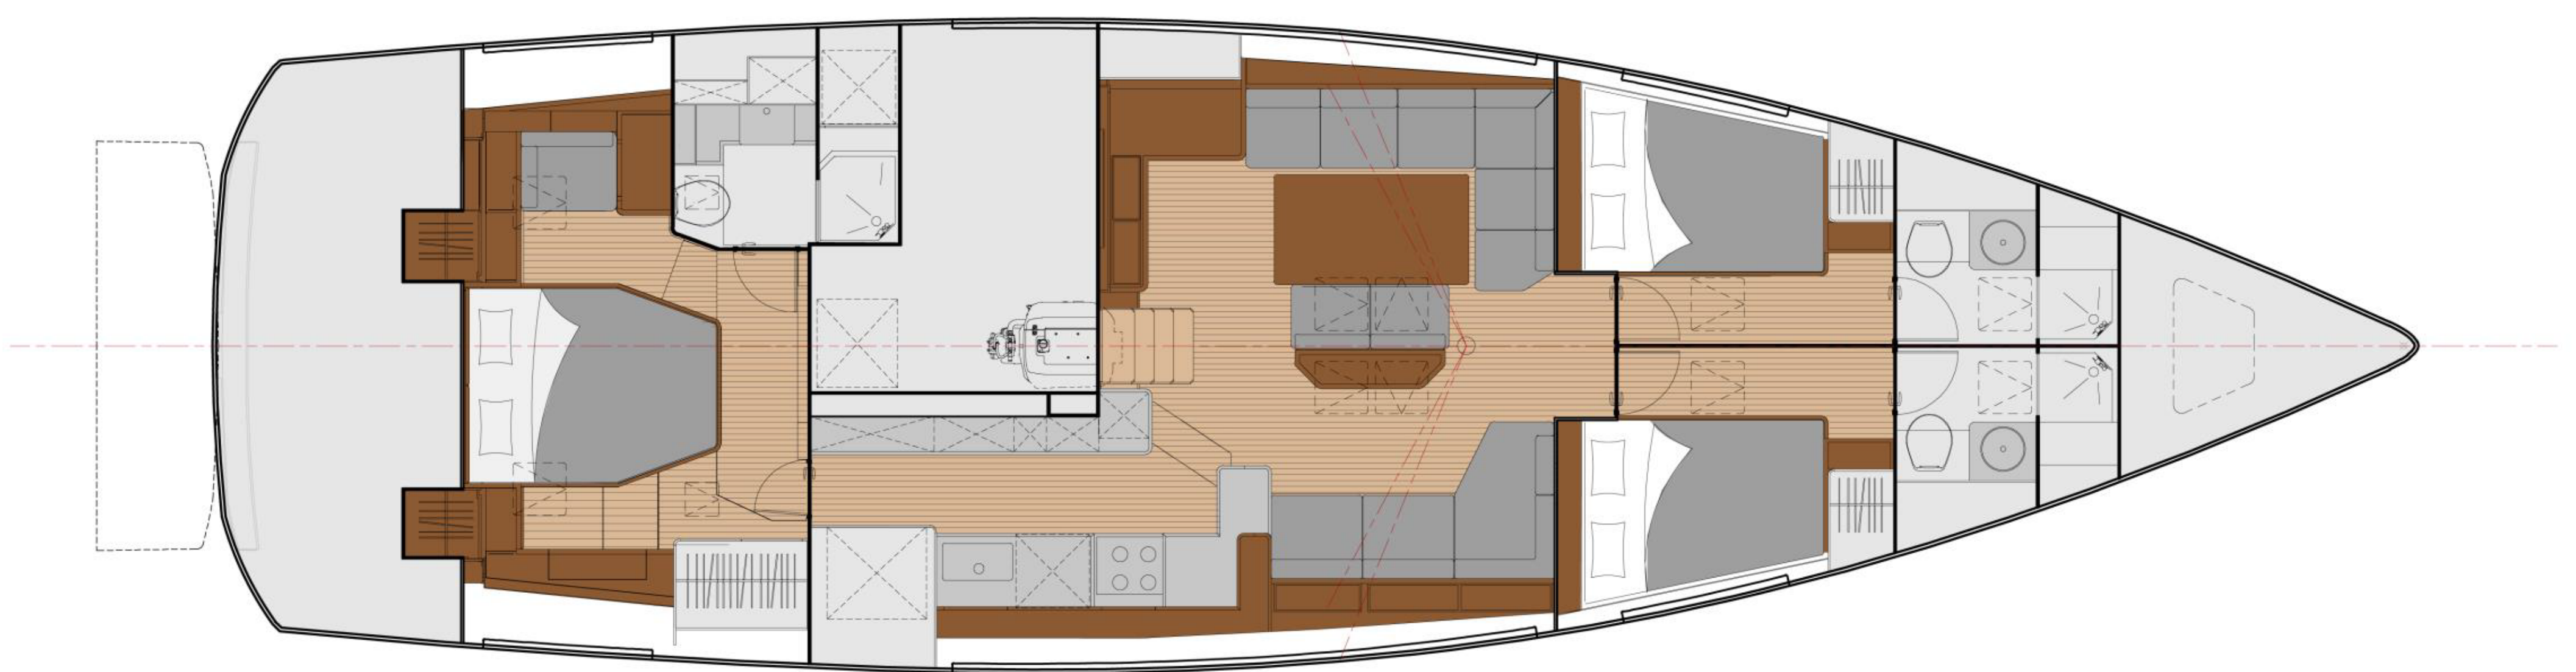

Kronenberg Yachting

AMEL 60

Metres 17 16 15 14 13 12 11 10 9 8 7 6 5 4 3 2 1 0