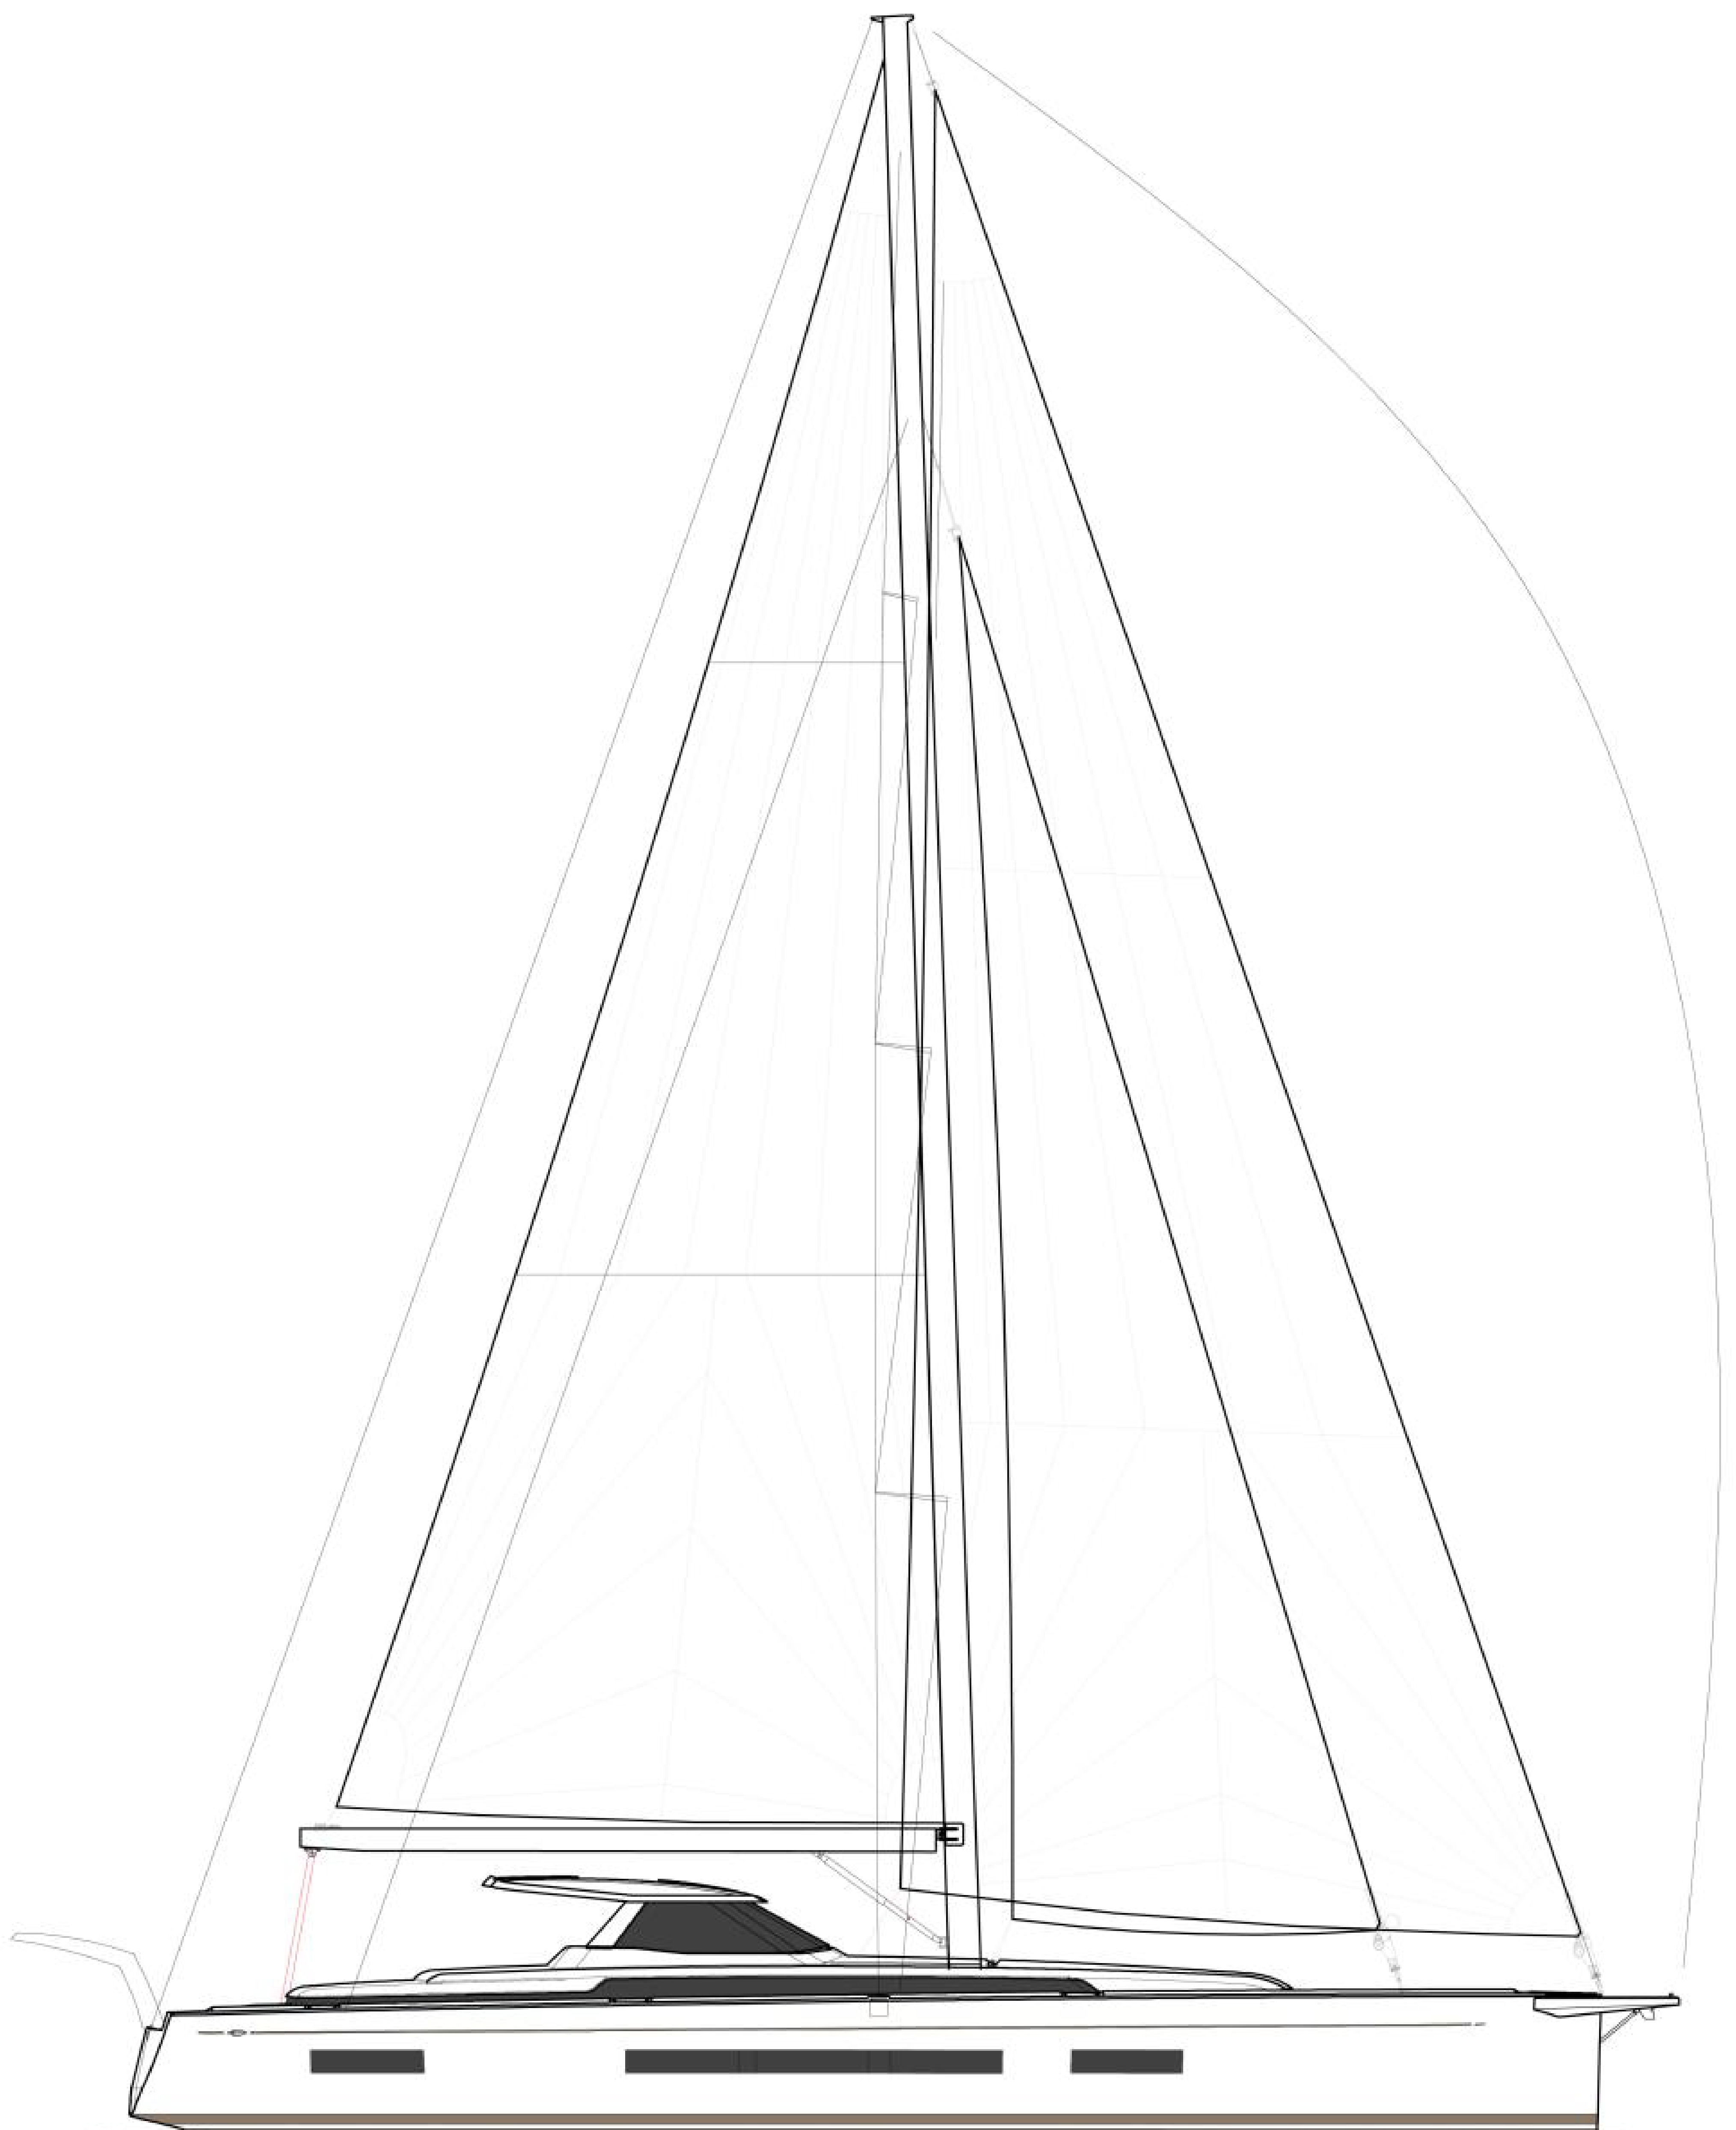

Kronenberg Yachting

AMEL 60

Metres 17 16 15 14 13 12 11 10 9 8 7 6 5 4 3 2 1 0