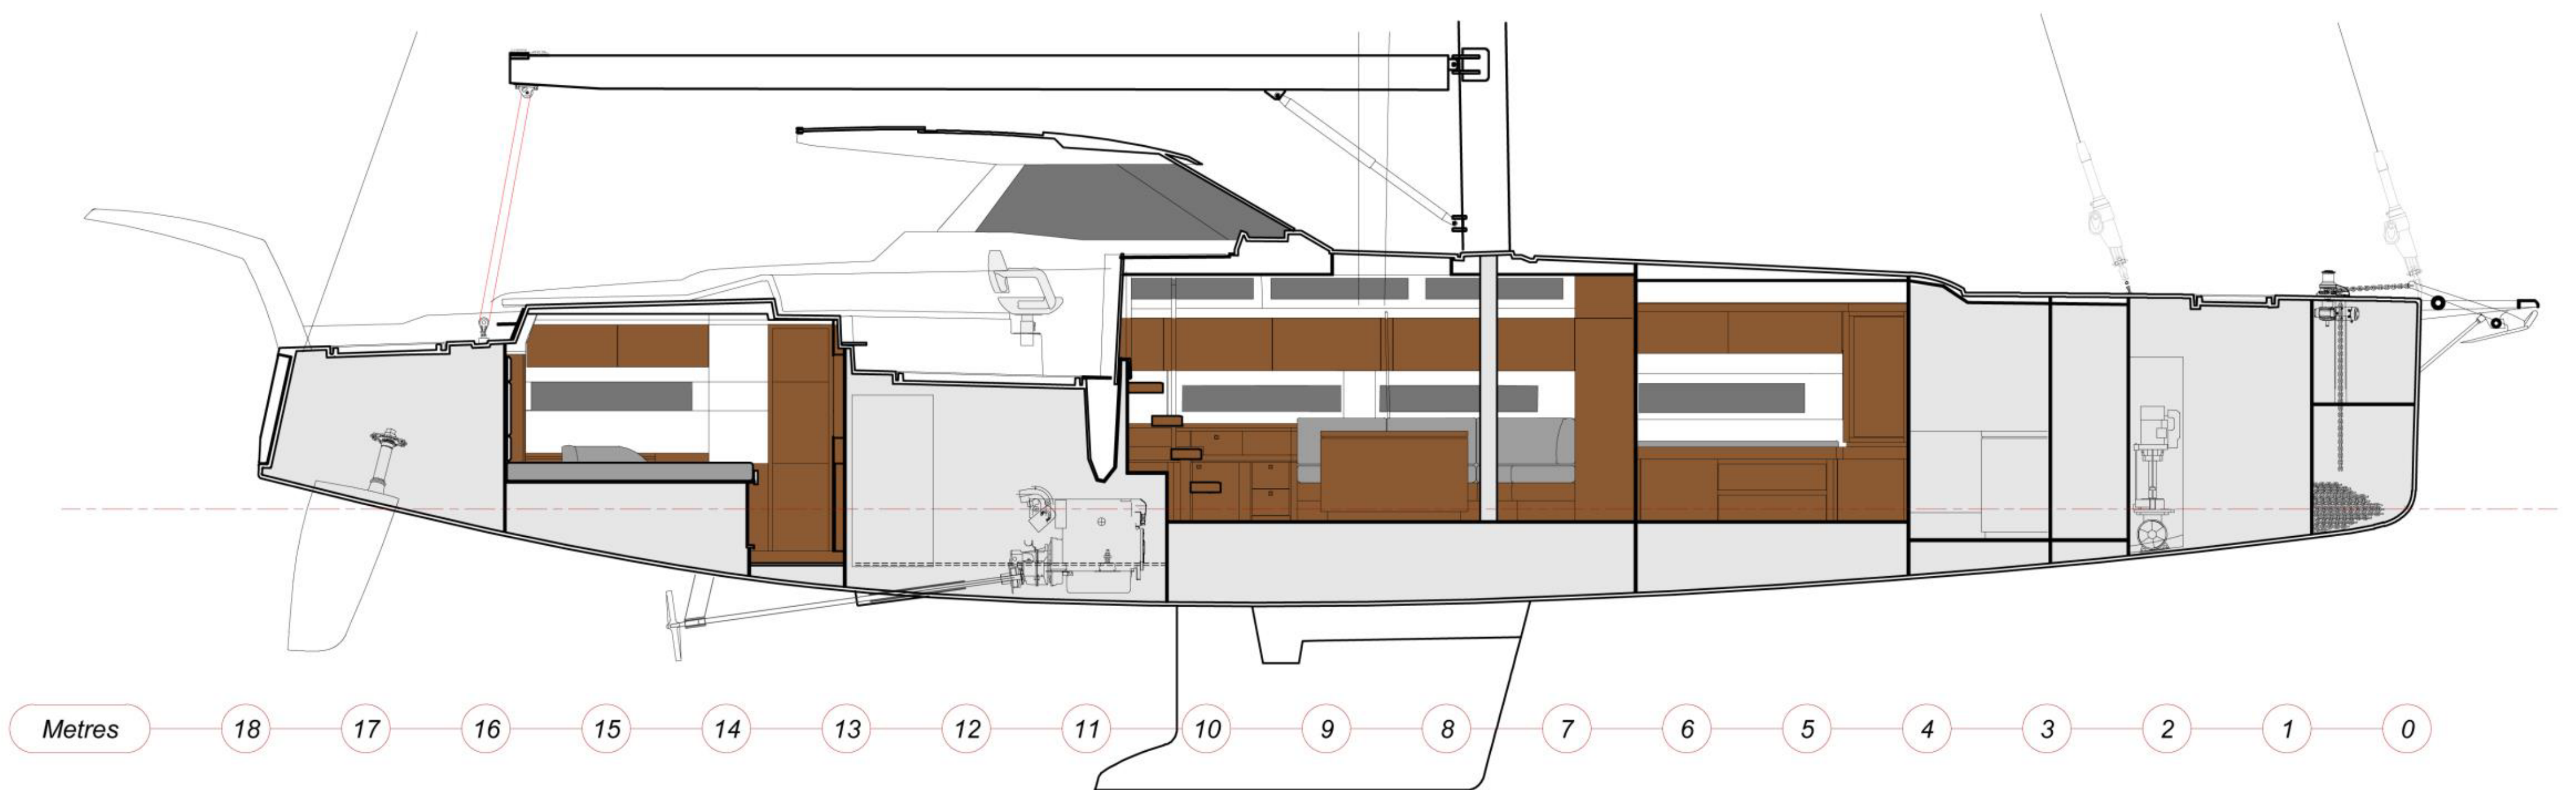

Kronenberg Yachting

AMEL 60

Metres 17 16 15 14 13 12 11 10 9 8 7 6 5 4 3 2 1 0